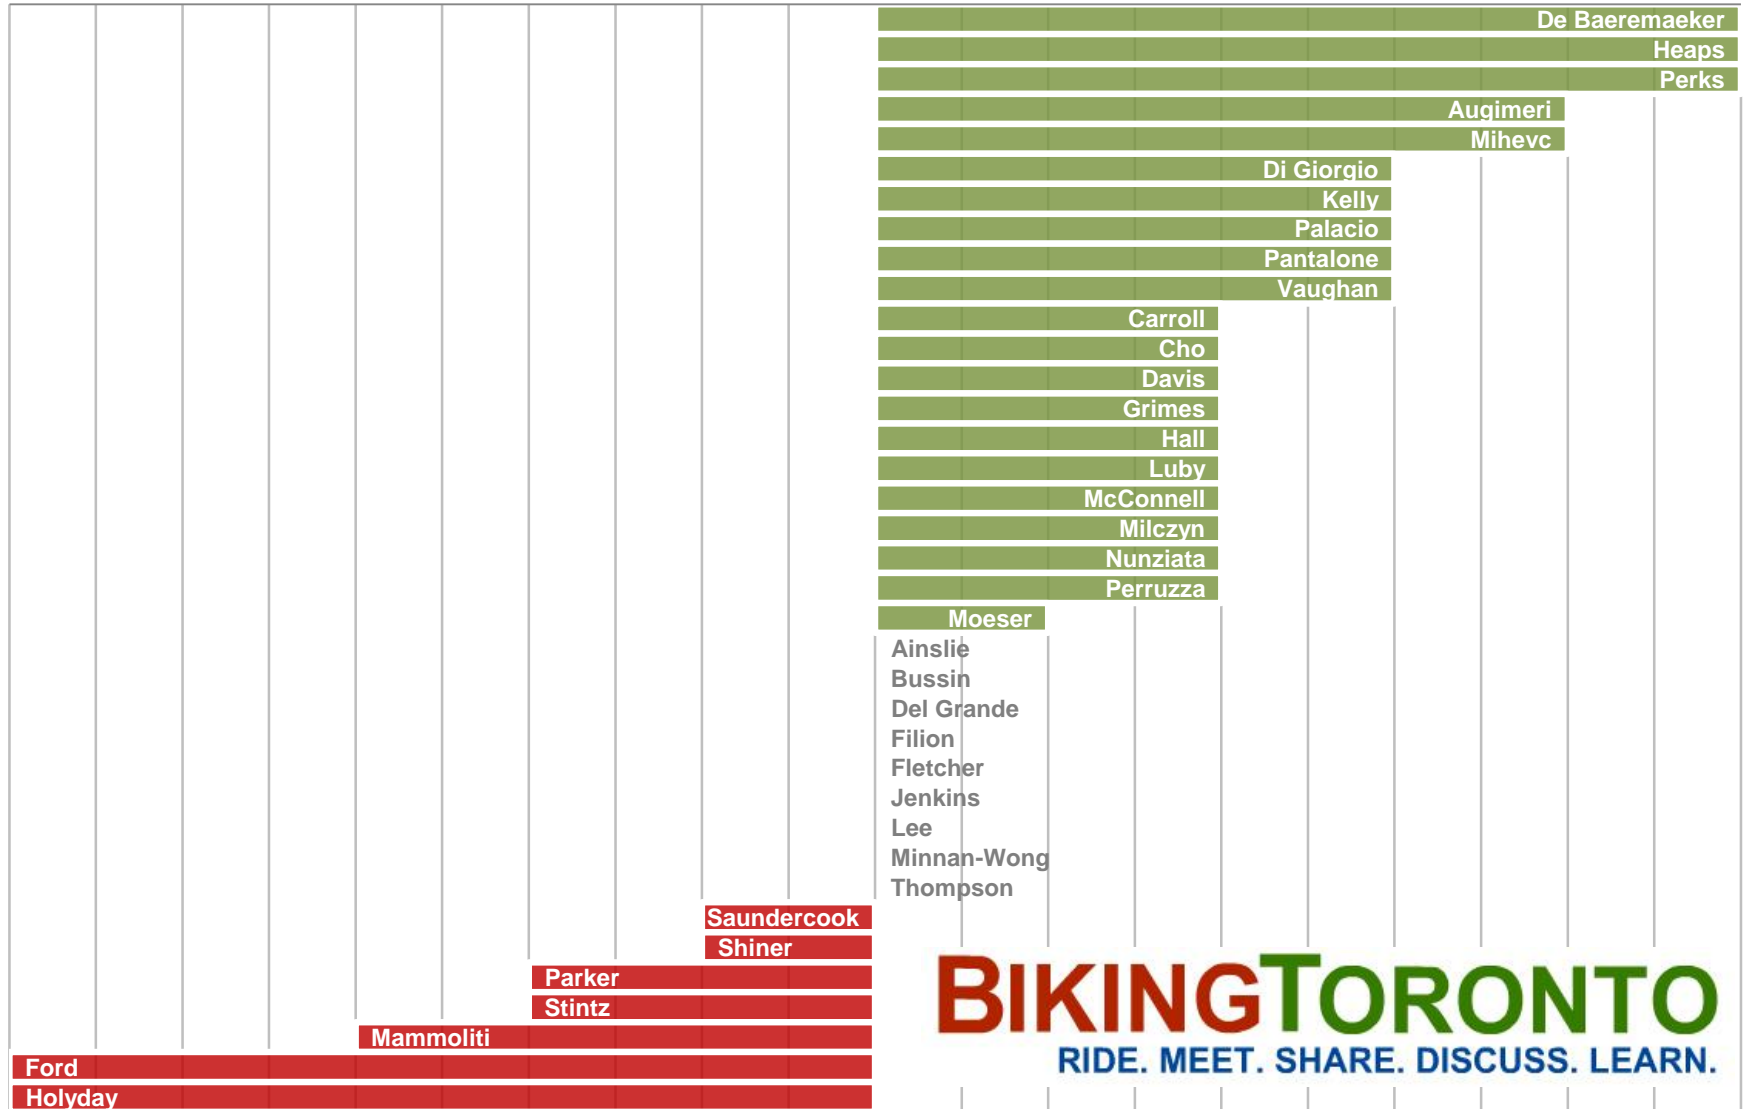

How Bike Friendly is Your Councillor?

-10 -9 -8 -7 -6 -5 -4 -3 -2 -1 0 1 2 3 4 5 6 7 8 9 10

BIKINGTORONTO
 RIDE. MEET. SHARE. DISCUSS. LEARN.